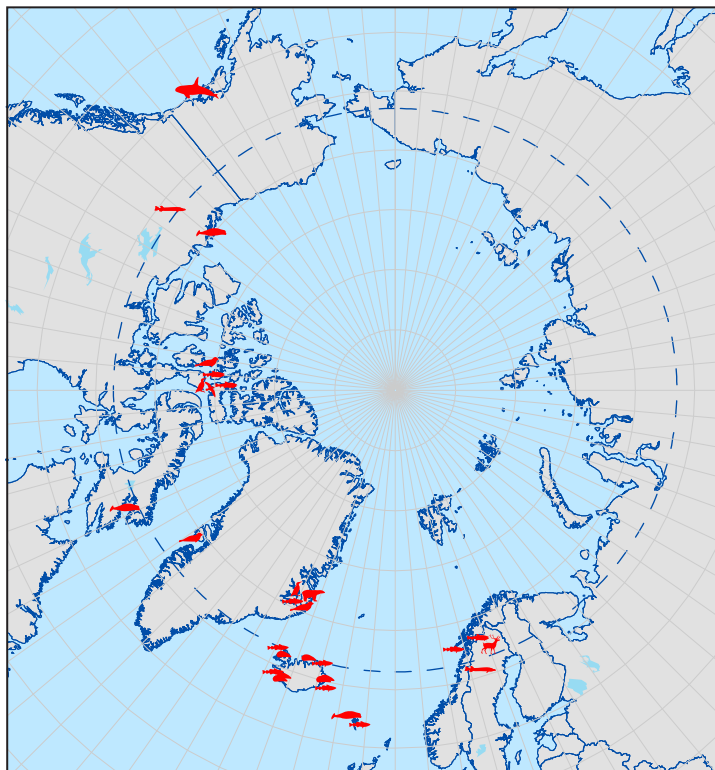

Arctic Monitoring and Assessment Programme

AMAP Assessment 2009: Arctic Pollution Status

- Killer whale
- Fulmar / kittiwake
- Murre / guillemot
- Polar bear
- Beluga / pilot whale
- Cod / sculpin
- Mussels
- Ringed seal
- Pike / burbot
- Char
- Reindeer