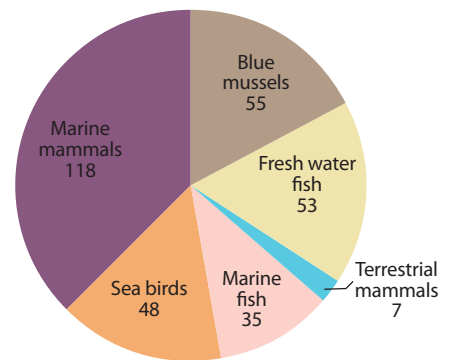

Arctic Monitoring and Assessment Programme

AMAP Assessment 2009: Arctic Pollution Status

- Killer whale
- Fulmar / kittiwake
- Murre / guillemot
- Polar bear
- Beluga / pilot whale
- Cod / sculpin
- Mussels
- Ringed seal
- Pike / burbot
- Char
- Reindeer